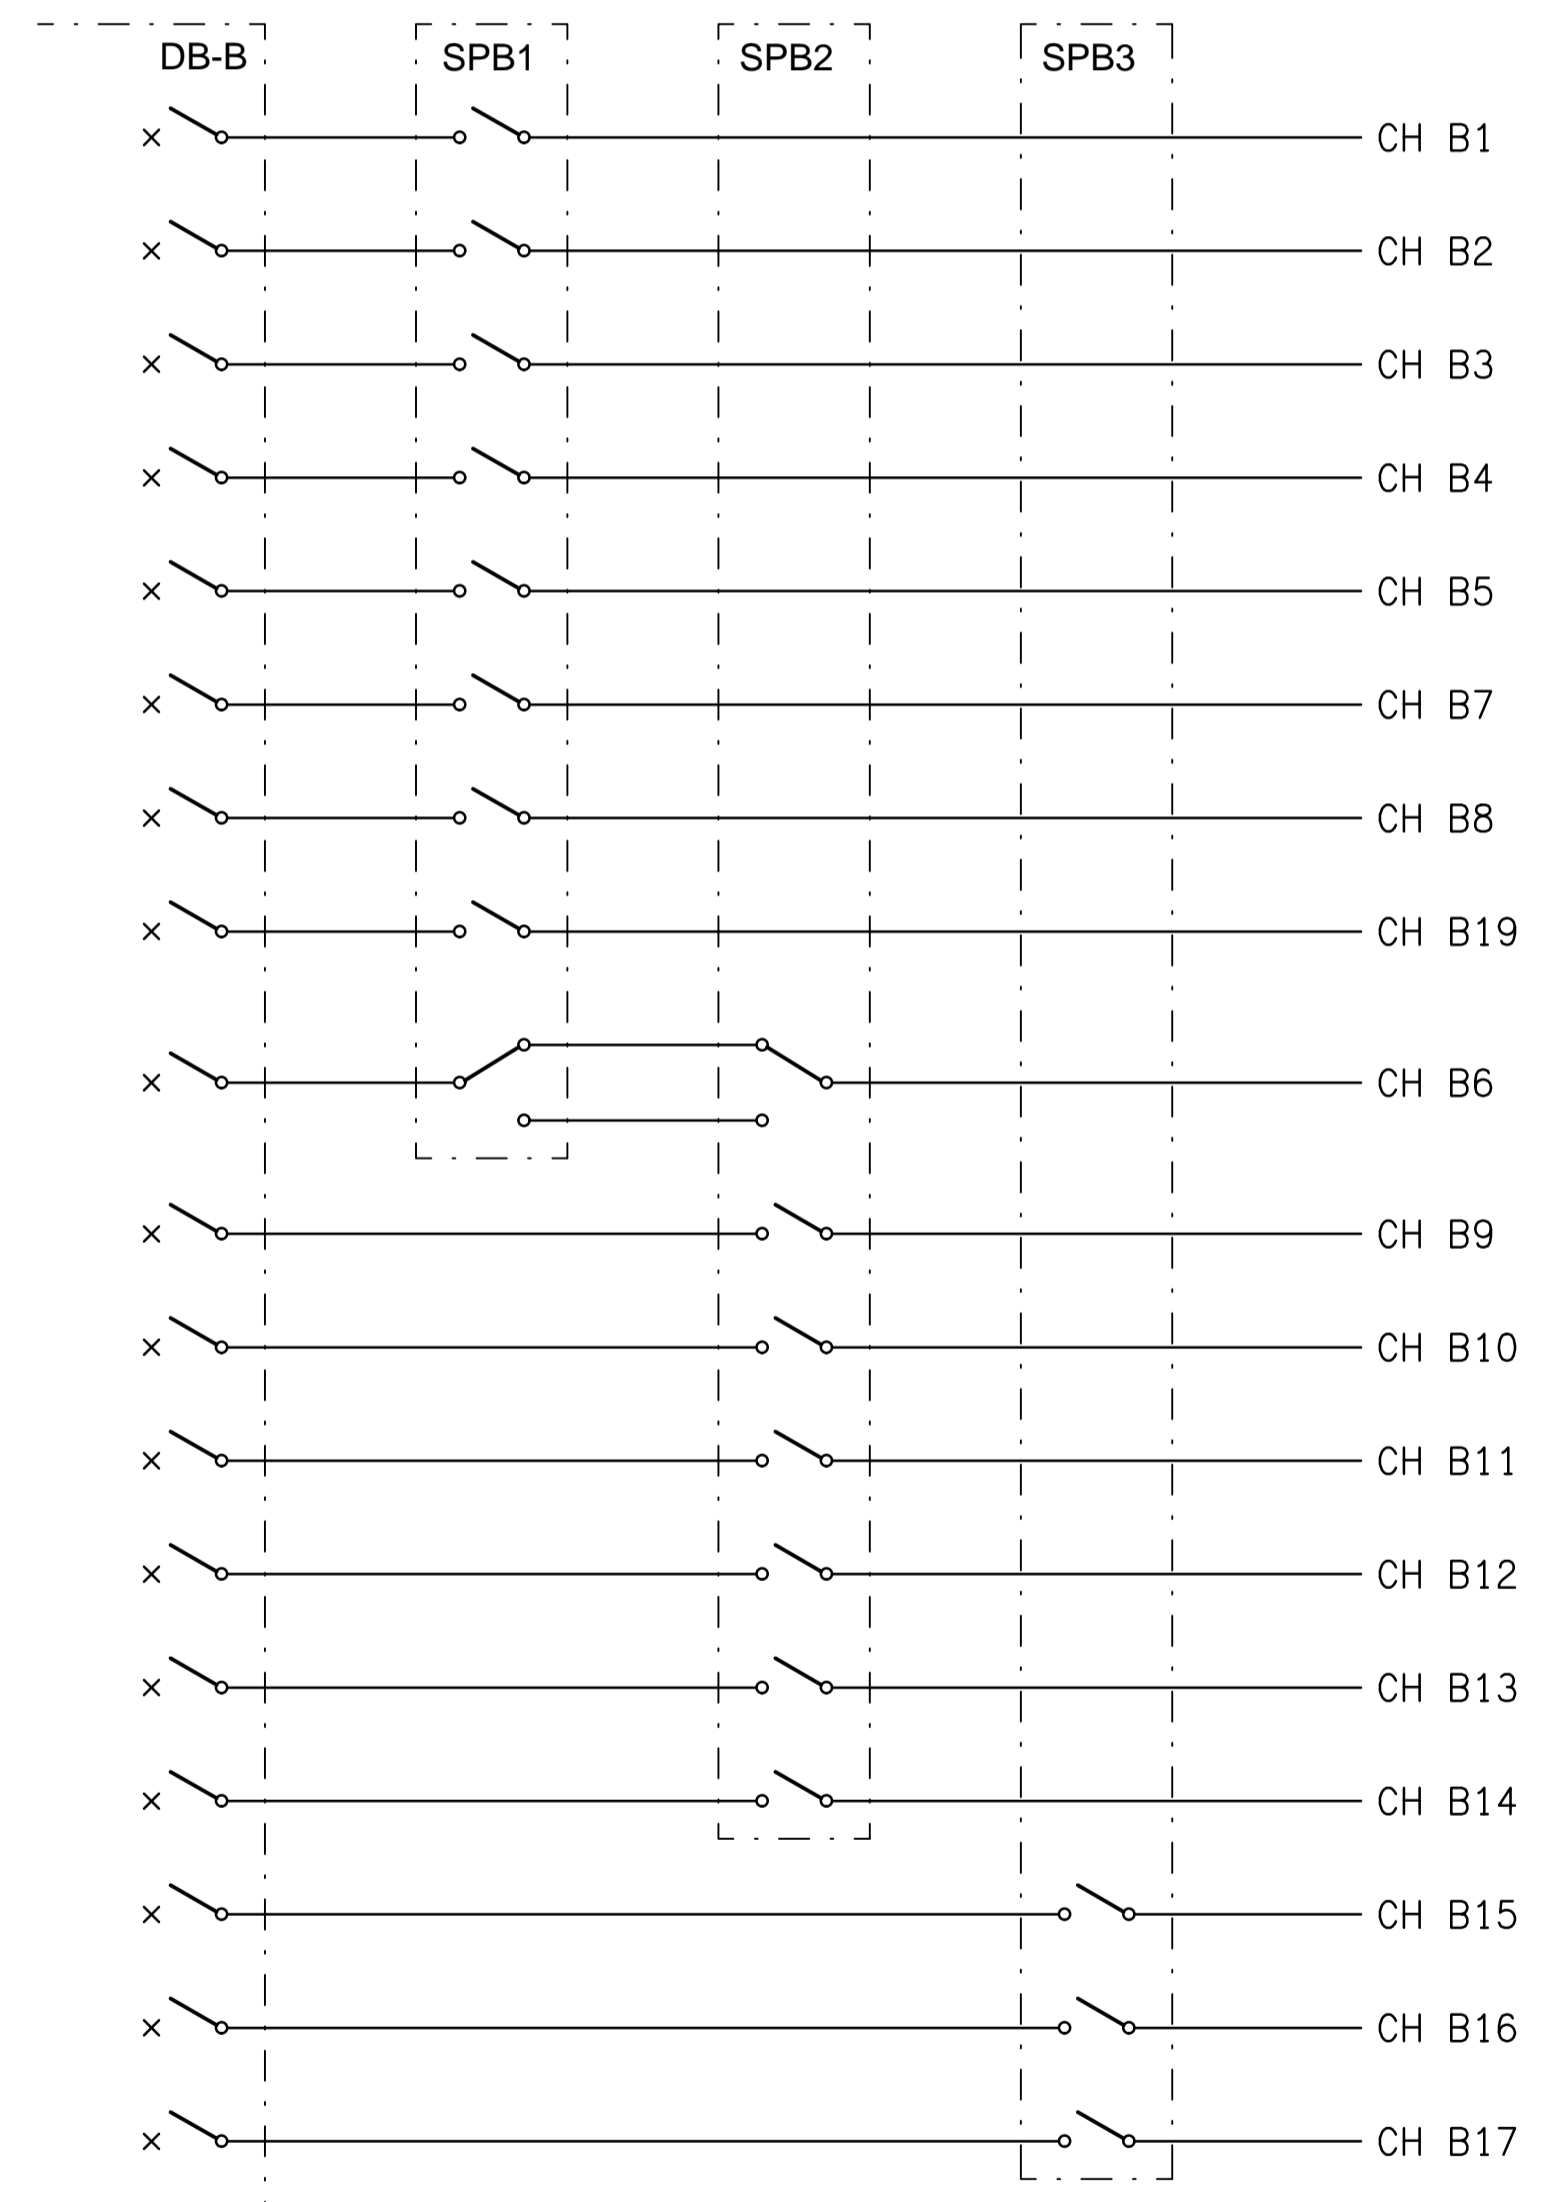

SCHEMATIC
MSB-B CONFIGURATION
NOT TO SCALE

DETAIL
ELECTRIC VEHICLE CHARGING ISOLATION SWITCH (CIS)
NOT TO SCALE

SCHEMATIC
LIGHTING CONTROL
NOT TO SCALE